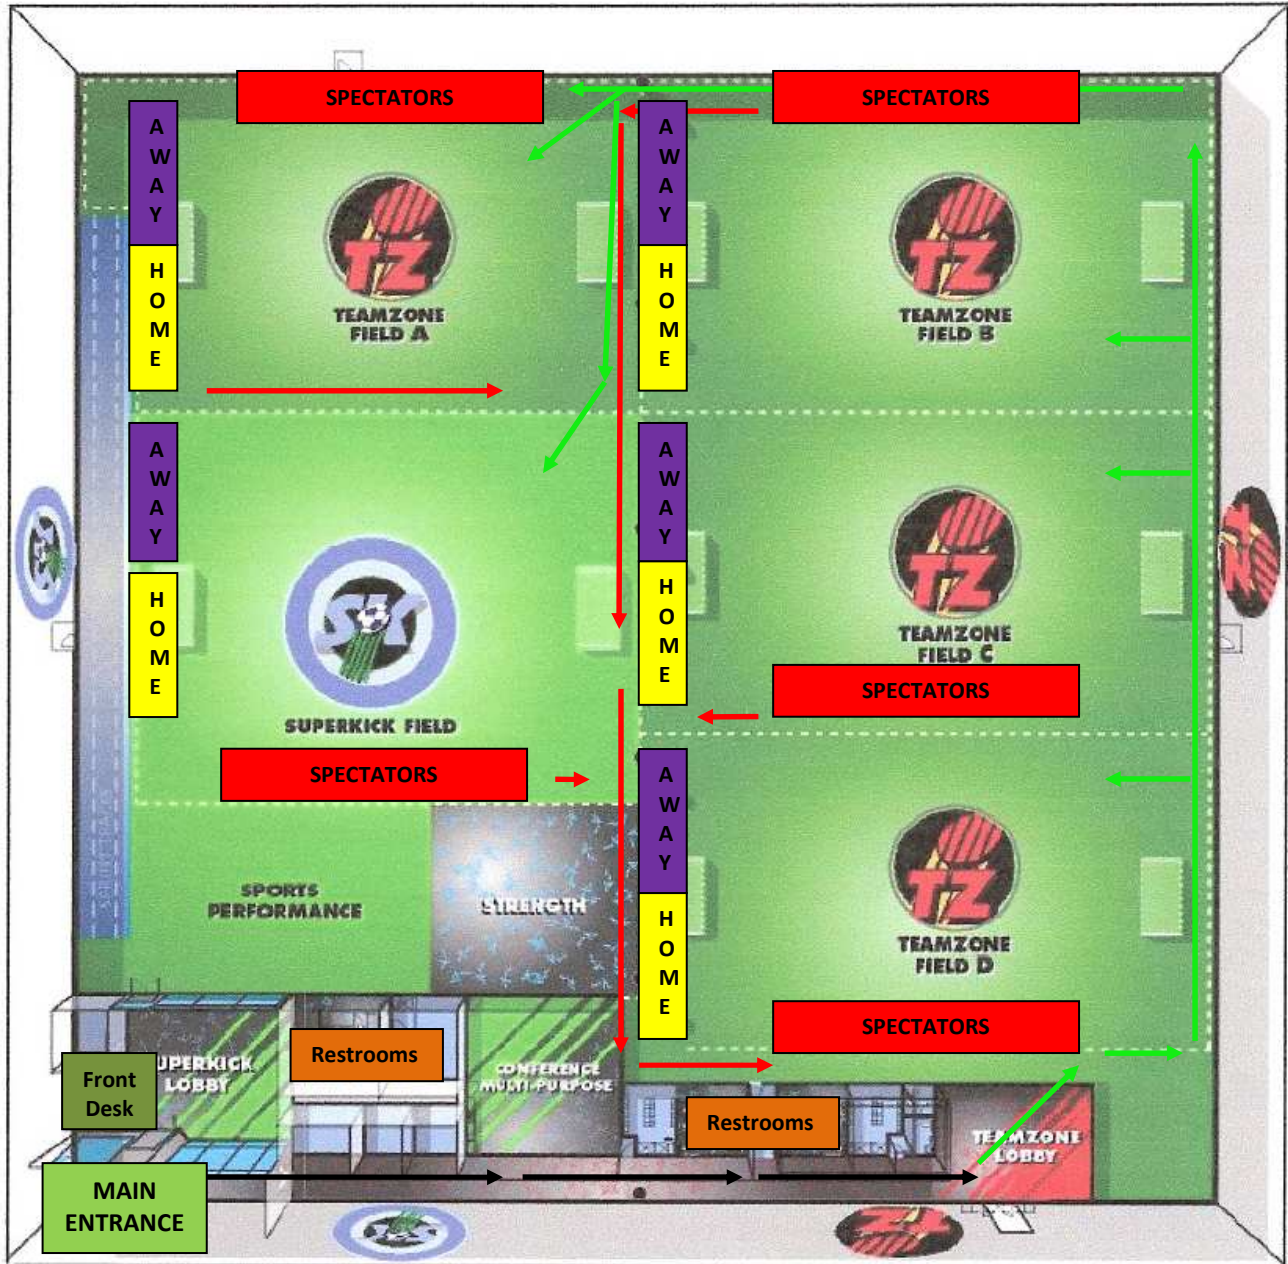

4 v 4 League Player and Spectator Guide

Color Key:

- | | | | |
|--------------|---|-------------|---|
| Spectators |  | Away Team |  |
| Home Team |  | Front Desk |  |
| Restrooms |  | Exit Fields |  |
| Enter Fields |  | | |